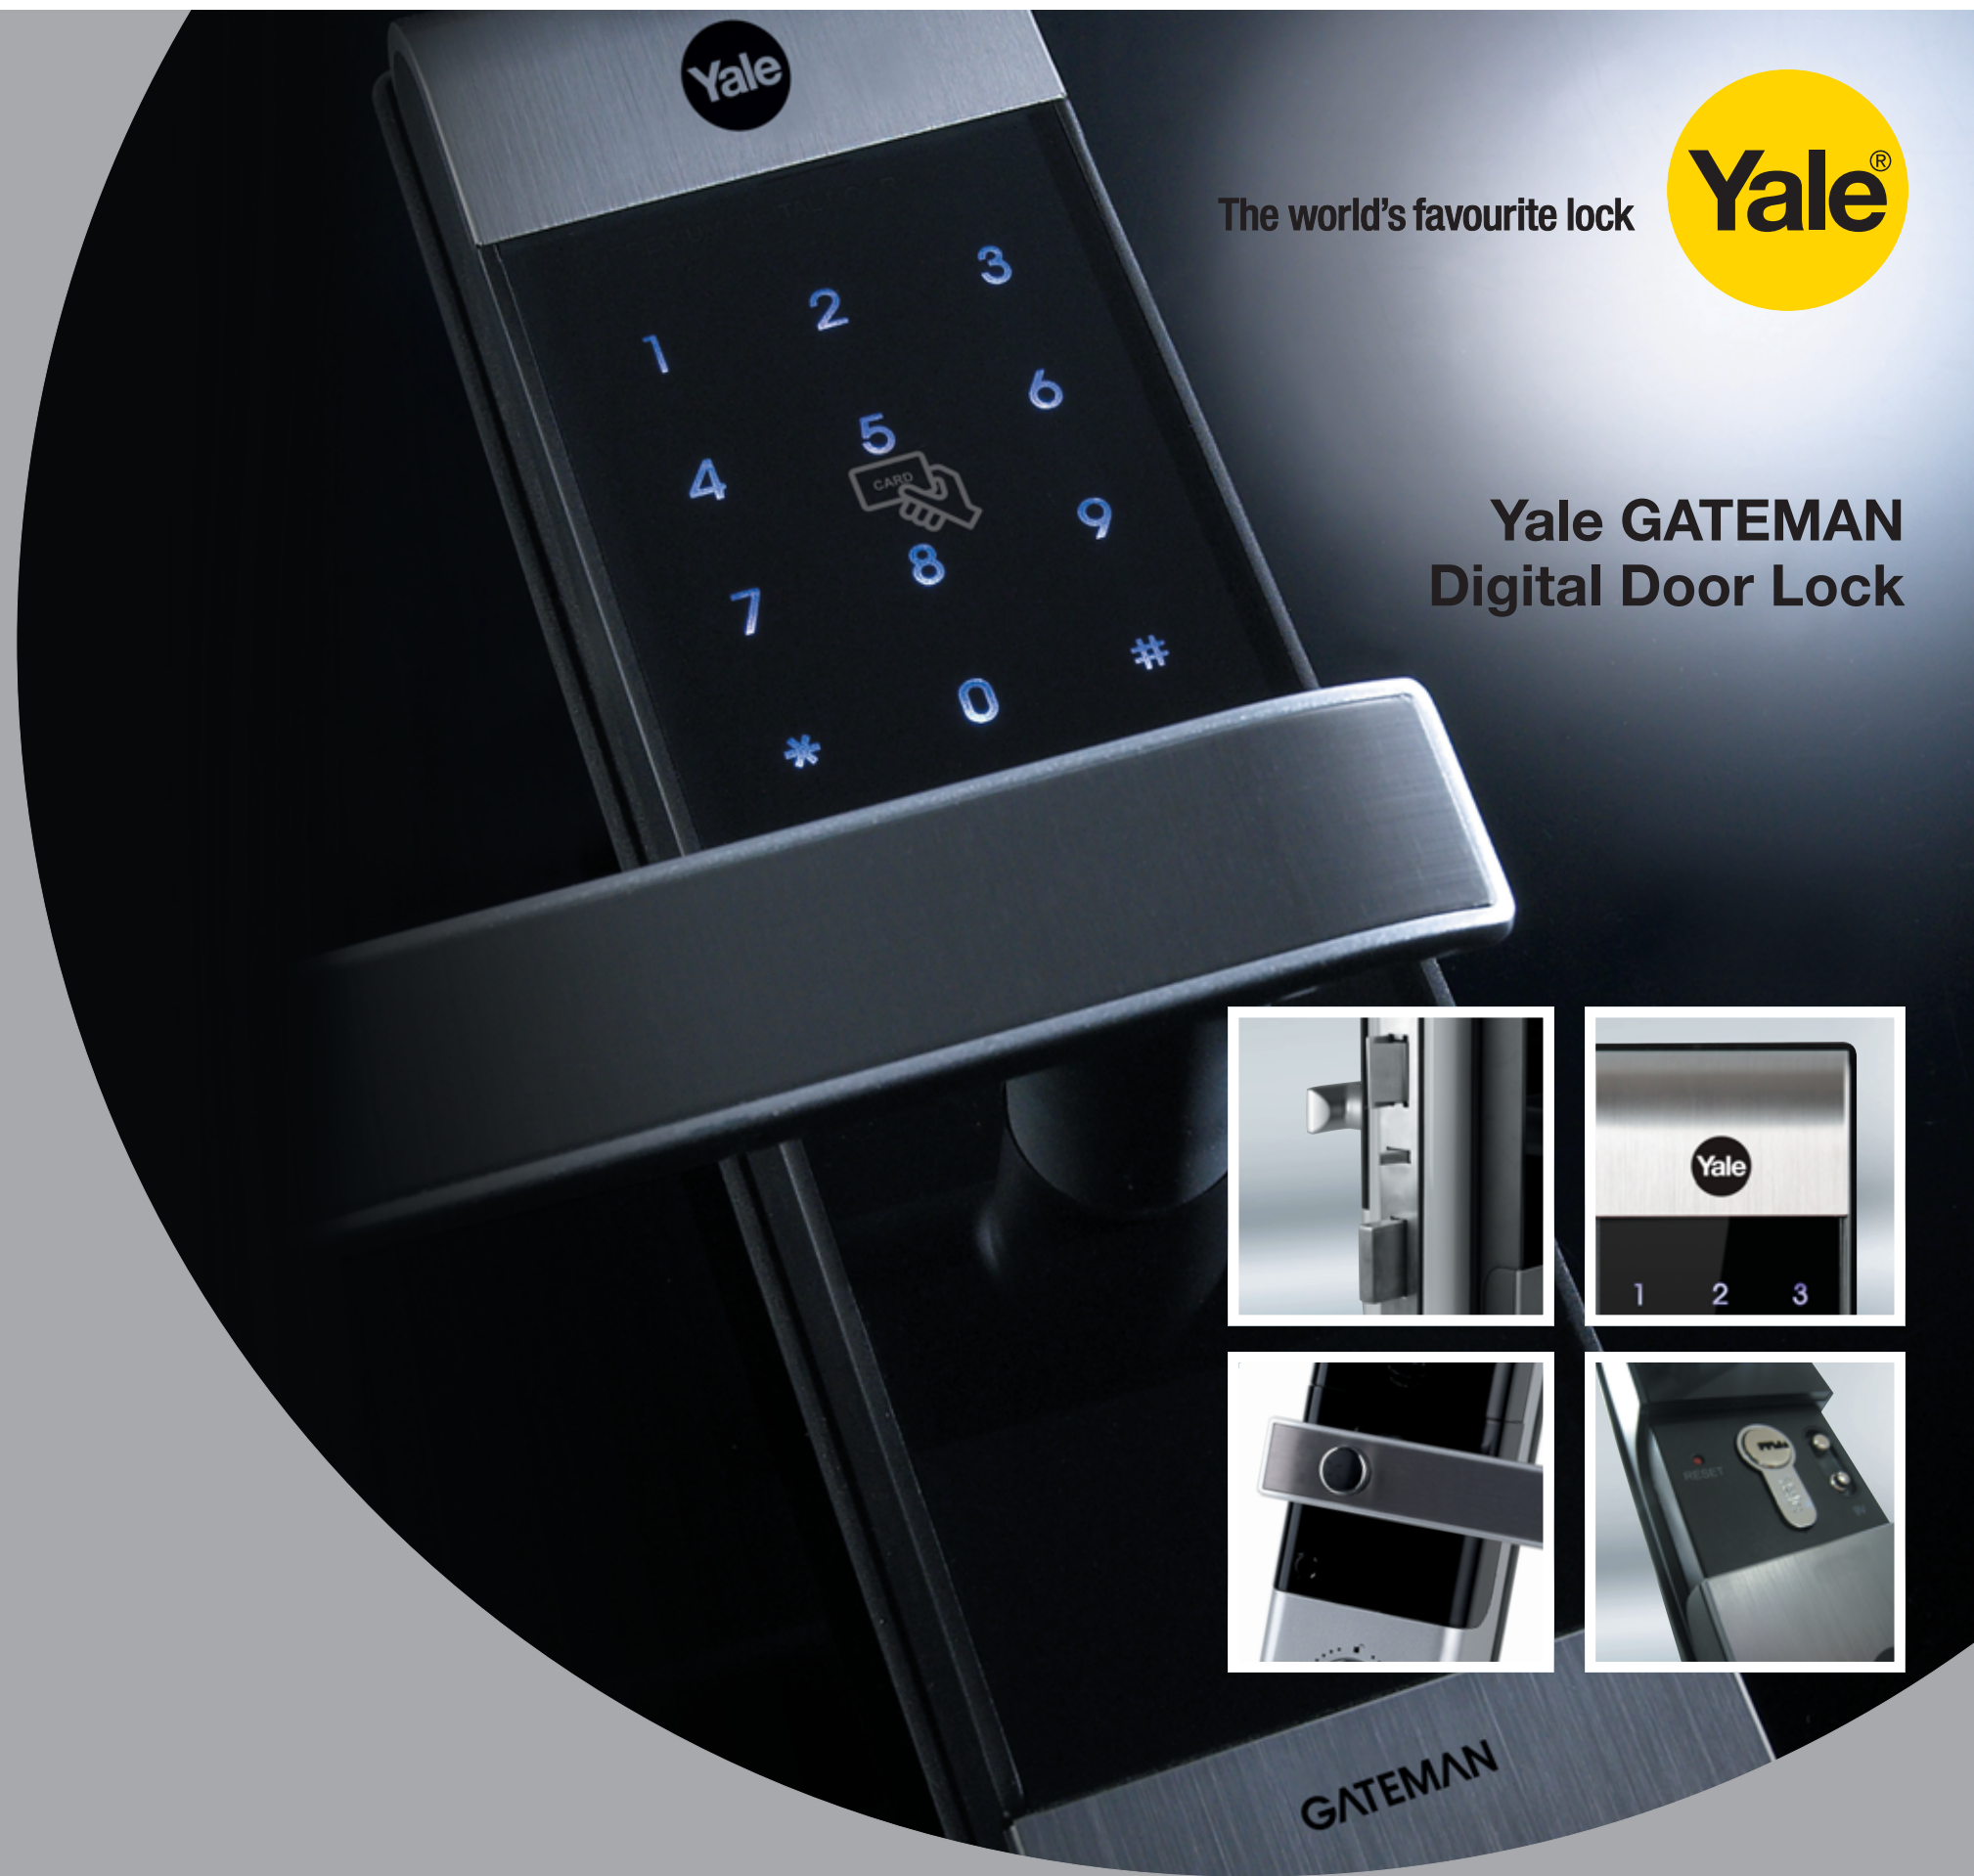

The world's favourite lock

Yale GATEMAN Digital Door Lock

Unlock your life with the latest technology

The Yale Digital Door Lock Collection -
Smarter Solutions for your home.

YDM3109

GATEMAN
Digital door locks

- Digital Mortise Lock
- Proximity card key & Keypad
- Silver

YDM3109

Premium Proximity card Digital Door Lock
with anti-panic

Reliable

Convenient

Safe

Various access

Yale YDM3109 has two access solutions, PIN code or proximity card key for your convenience.

Fake PIN code

You can make an instant PIN code for security.

Operation status notification

Whenever any operation is made, the keypad informs you what is happened through different alignment of the numbers.

Product Specification

Type	Mortise lock
Proximity card keys	4 (Max 40)
Mechanical keys	2
Pin Code	6-12 digits
Color	Silver

The world's favourite lock